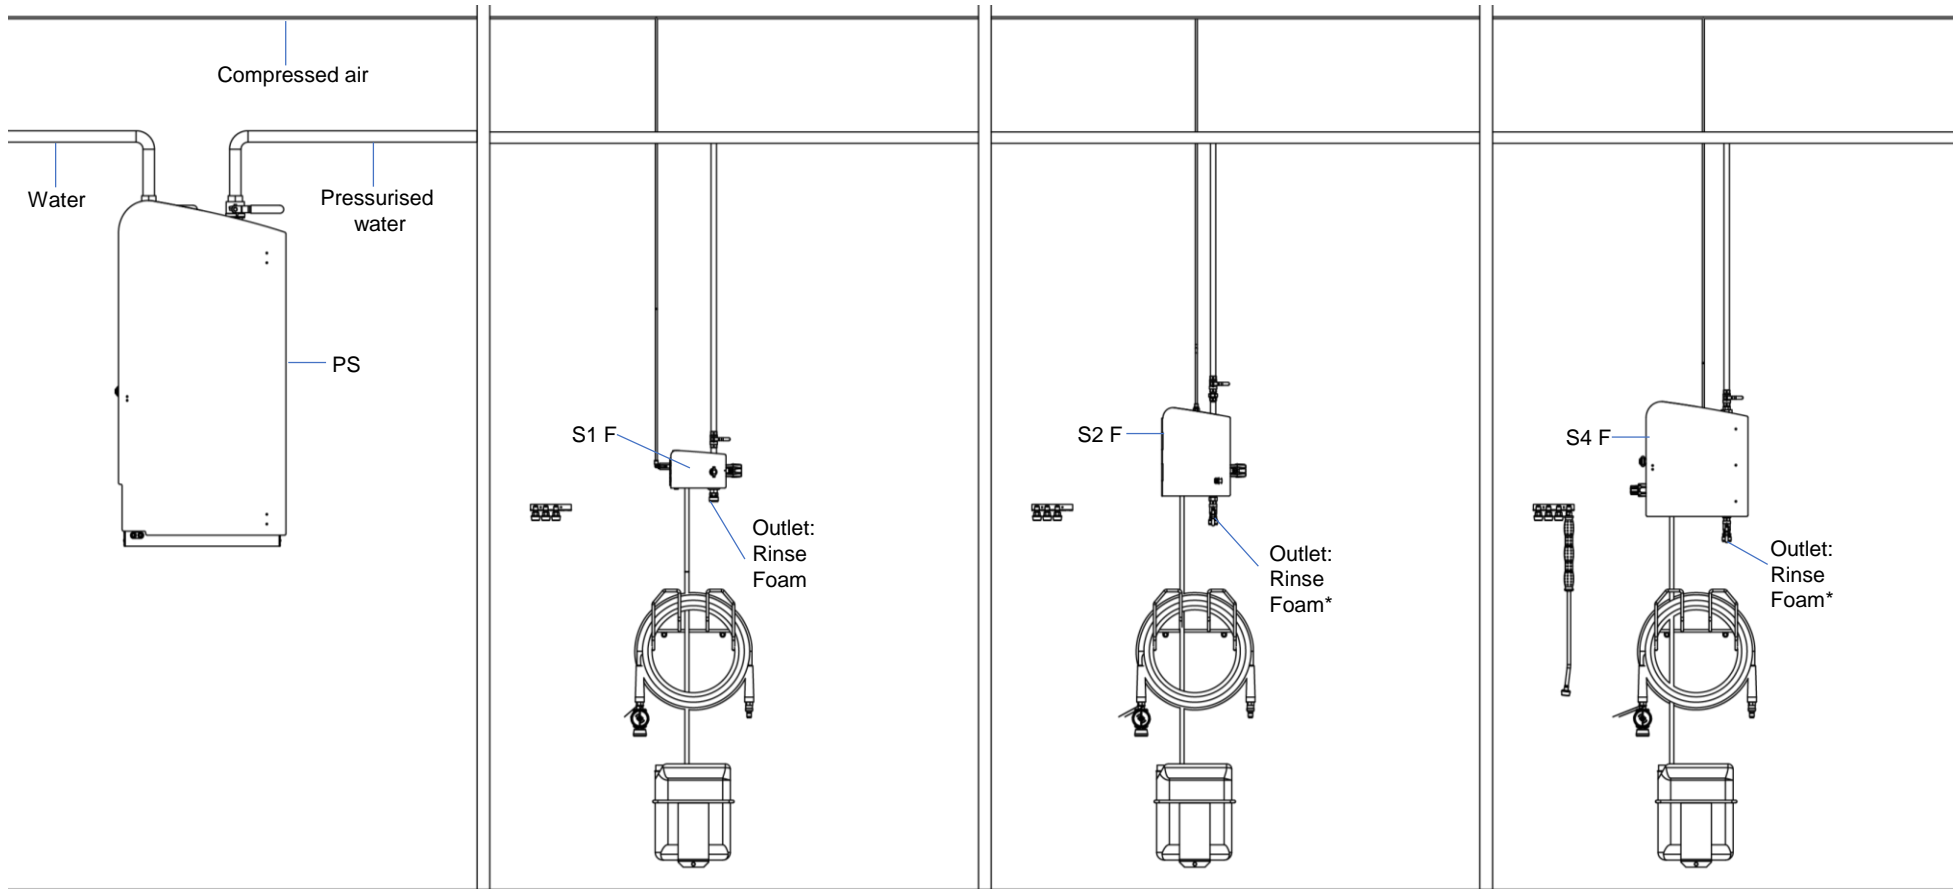

Decentral installation

Pump Station is also connected to current.
* Disinfection at D-versions.